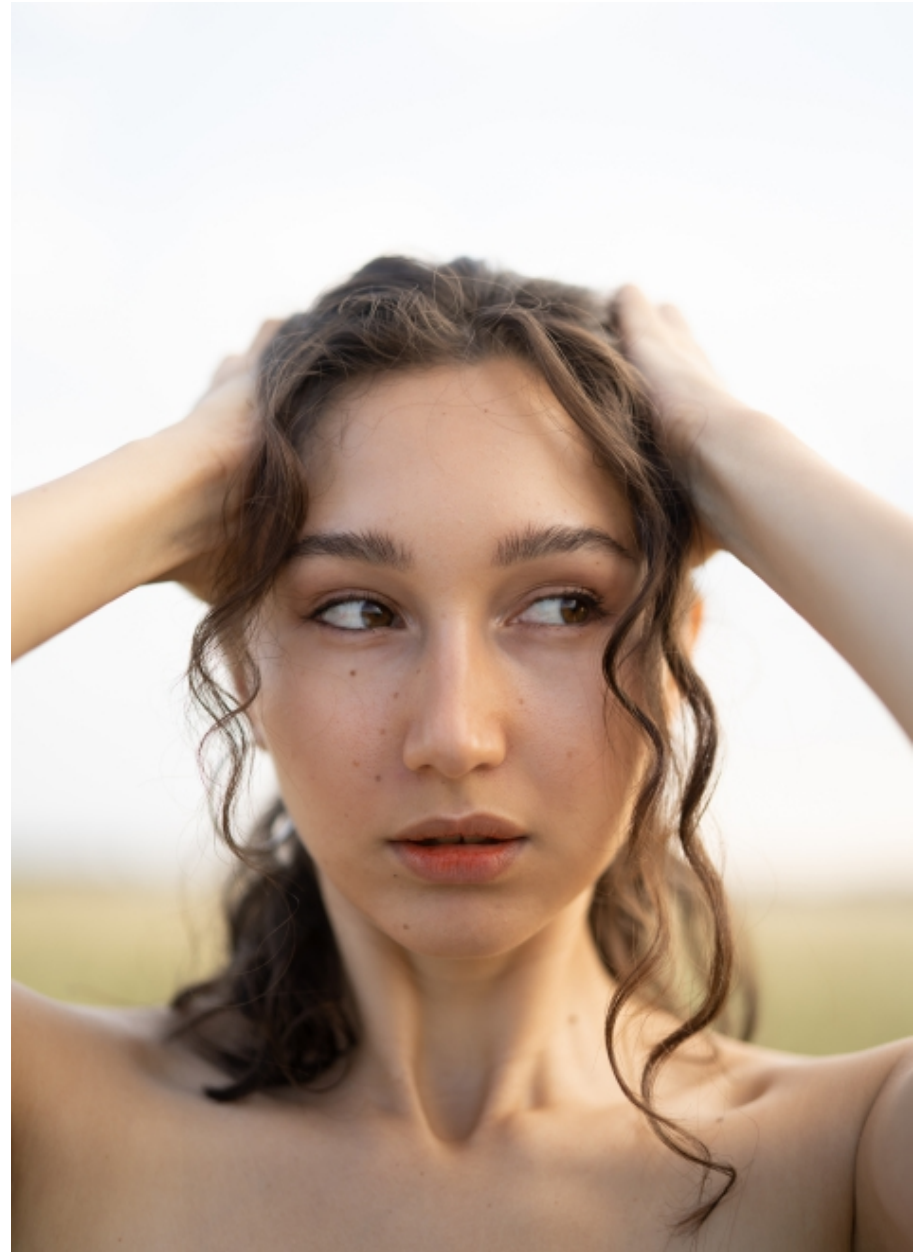

DIANA BACH

VIVA
models

Height: 178 cm [5' 84"] | B/W/H: 87 70 95 [34" 28" 37"] | Size: 36 | Shoes: 40 | Hair: brown | Eyes: brown

DIANA BACH

Height: 178 cm [5' 84"] | B/W/H: 87 70 95 [34" 28" 37"] | Size: 36 | Shoes: 40 | Hair: brown | Eyes: brown

DIANA BACH

Height: 178 cm [5' 84"] | B/W/H: 87 70 95 [34" 28" 37"] | Size: 36 | Shoes: 40 | Hair: brown | Eyes: brown

DIANA BACH

Height: 178 cm [5' 84"] | B/W/H: 87 70 95 [34" 28" 37"] | Size: 36 | Shoes: 40 | Hair: brown | Eyes: brown