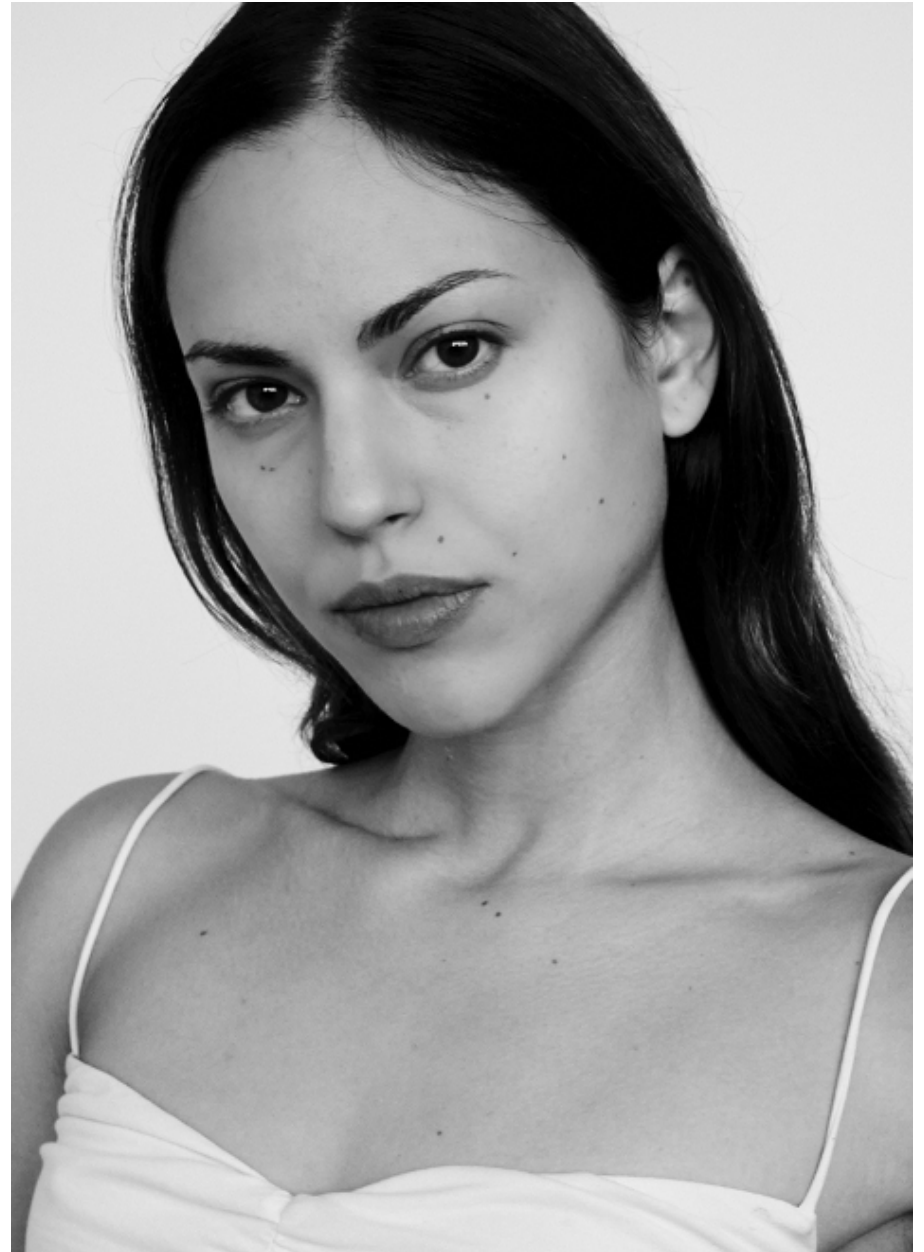

DAFNI

VIVA
models

Height: 160 cm [5' 25"] | B/W/H: 75 64 83 [30" 25" 33"] | Size: 34/36 | Shoes: 38 | Hair: red | Eyes: brown

DAFNI

Height: 160 cm [5' 25"] | B/W/H: 75 64 83 [30" 25" 33"] | Size: 34/36 | Shoes: 38 | Hair: red | Eyes: brown

DAFNI

Height: 160 cm [5' 25"] | B/W/H: 75 64 83 [30" 25" 33"] | Size: 34/36 | Shoes: 38 | Hair: red | Eyes: brown

DAFNI

Height: 160 cm [5' 25"] | B/W/H: 75 64 83 [30" 25" 33"] | Size: 34/36 | Shoes: 38 | Hair: red | Eyes: brown