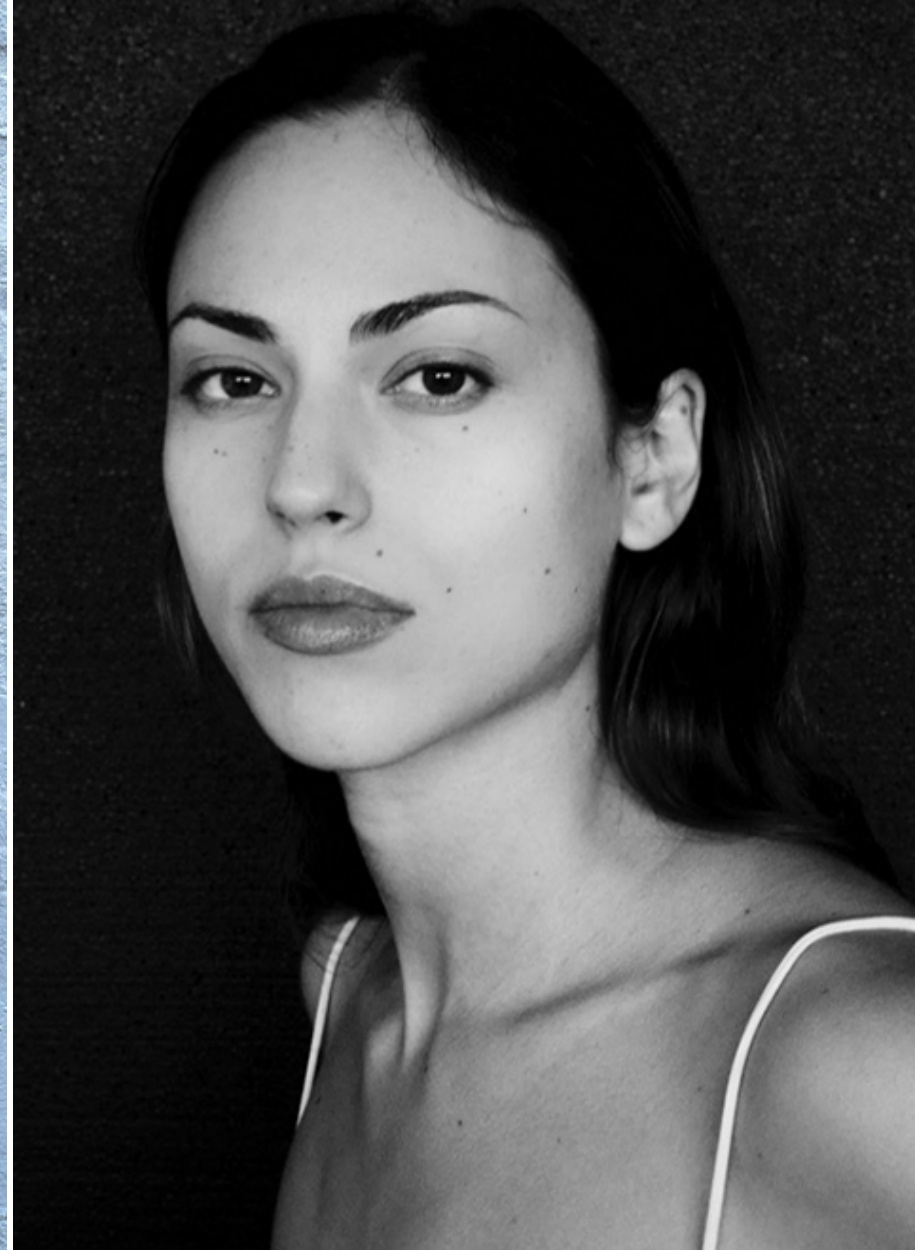

DAFNI

VIVA
models

Height: 160 cm [5' 25"] | B/W/H: 75 64 83 [30" 25" 33"] | Size: 34/36 | Shoes: 38 | Hair: red | Eyes: brown

DAFNI

Height: 160 cm [5' 25"] | B/W/H: 75 64 83 [30" 25" 33"] | Size: 34/36 | Shoes: 38 | Hair: red | Eyes: brown

DAFNI

Height: 160 cm [5' 25"] | B/W/H: 75 64 83 [30" 25" 33"] | Size: 34/36 | Shoes: 38 | Hair: red | Eyes: brown

DAFNI

Height: 160 cm [5' 25"] | B/W/H: 75 64 83 [30" 25" 33"] | Size: 34/36 | Shoes: 38 | Hair: red | Eyes: brown