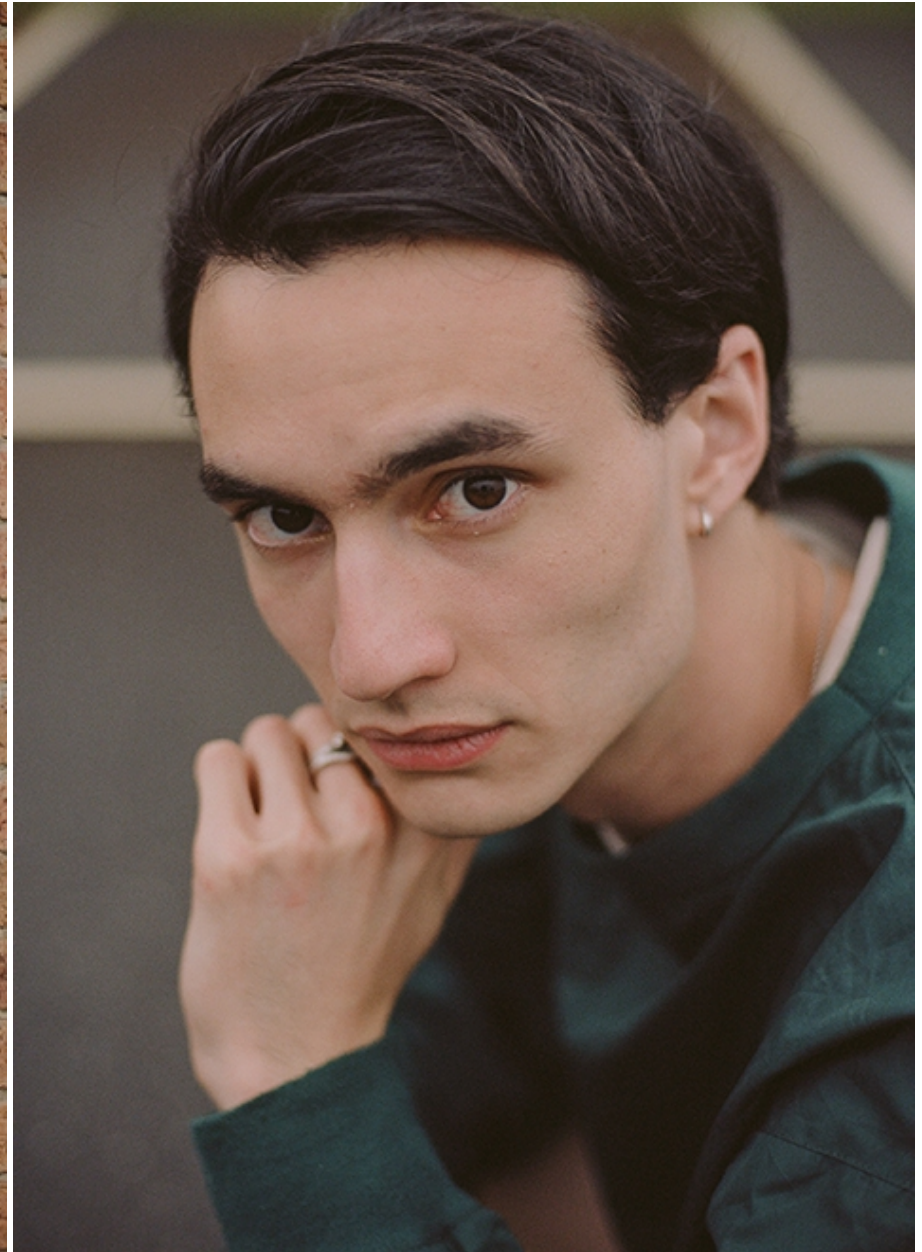

JONAH ORBACH

VIVA
m o d e l s

Height: 193 cm [6' 33"] | B/W/H: 89 69 -- [35" 27" 0"] | Size: -- | Shoes: 44 | Hair: black | Eyes: brown

JONAH ORBACH

Height: 193 cm [6' 33"] | B/W/H: 89 69 -- [35" 27" 0"] | Size: -- | Shoes: 44 | Hair: black | Eyes: brown

JONAH ORBACH

Height: 193 cm [6' 33"] | B/W/H: 89 69 -- [35" 27" 0"] | Size: -- | Shoes: 44 | Hair: black | Eyes: brown

JONAH ORBACH

Height: 193 cm [6' 33"] | B/W/H: 89 69 -- [35" 27" 0"] | Size: -- | Shoes: 44 | Hair: black | Eyes: brown