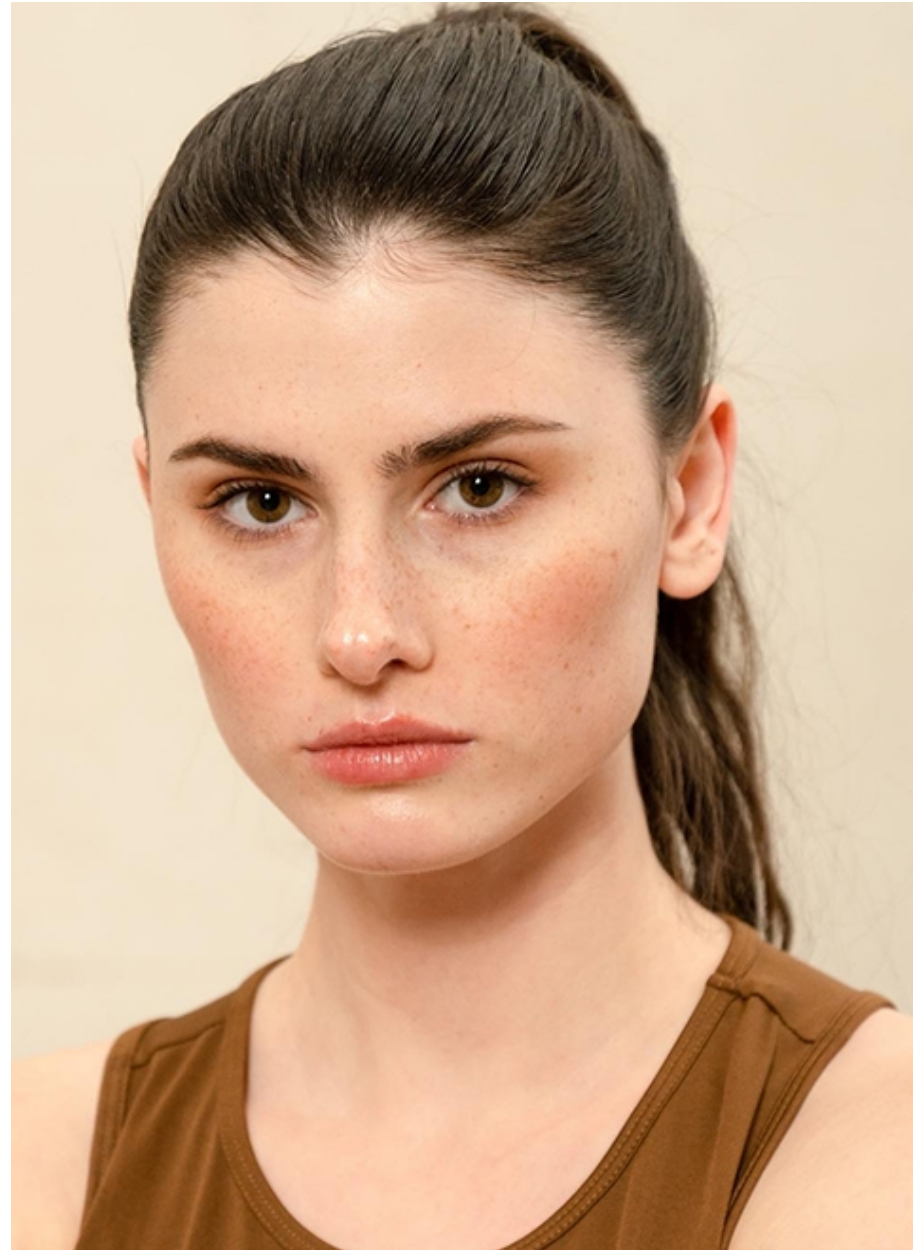

POLLY SICHLER

VIVA
models

Height: 167 cm [5' 48"] | B/W/H: 84 65 86 [33" 26" 34"] | Size: 32/34 | Shoes: 37 | Hair: brown | Eyes: green-brown

POLLY SICHLER

Height: 167 cm [5' 48"] | B/W/H: 84 65 86 [33" 26" 34"] | Size: 32/34 | Shoes: 37 | Hair: brown | Eyes: green-brown

POLLY SICHLER

Height: 167 cm [5' 48"] | B/W/H: 84 65 86 [33" 26" 34"] | Size: 32/34 | Shoes: 37 | Hair: brown | Eyes: green-brown

POLLY SICHLER

Height: 167 cm [5' 48"] | B/W/H: 84 65 86 [33" 26" 34"] | Size: 32/34 | Shoes: 37 | Hair: brown | Eyes: green-brown