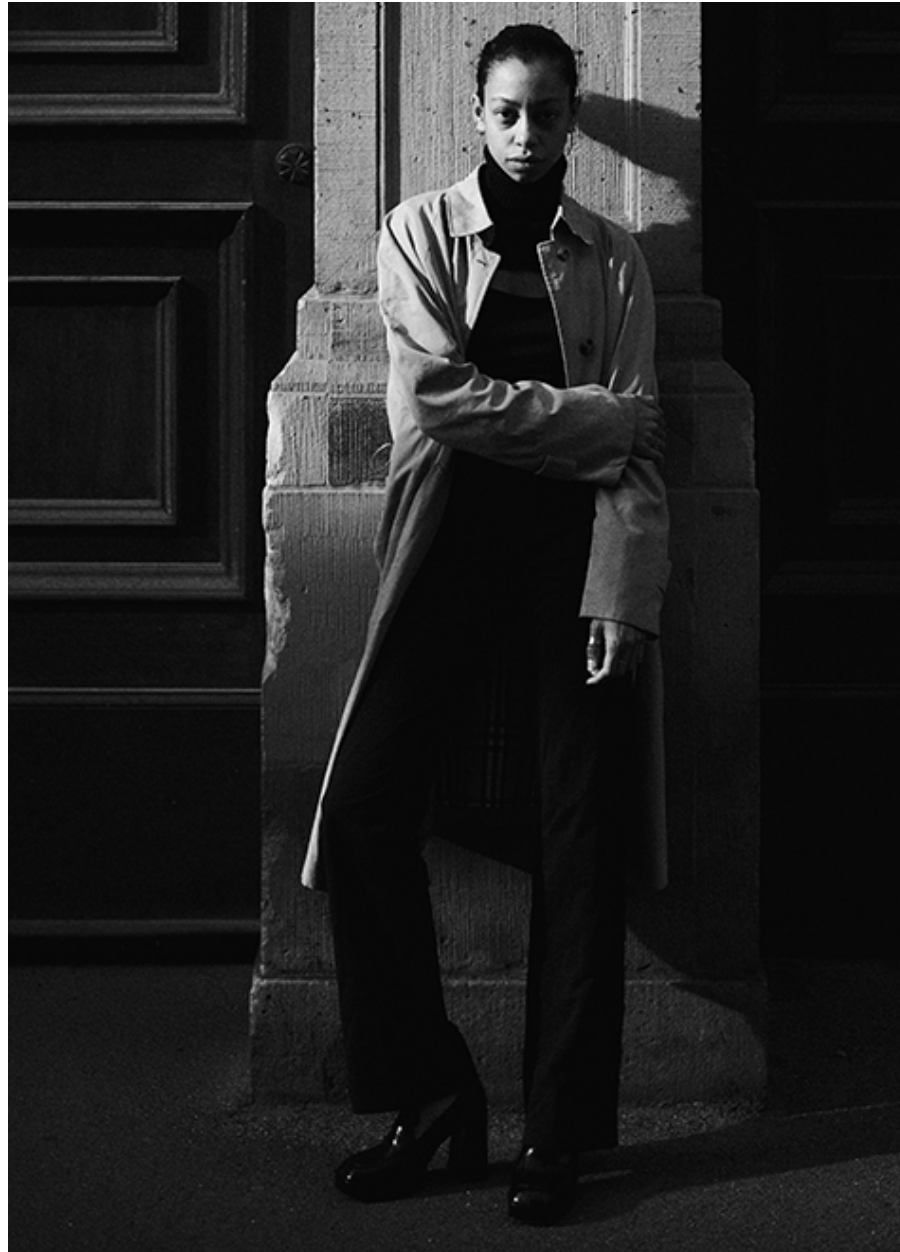

CAMILLE PUGET

Height: 174 cm [5' 71"] | B/W/H: 80 60 90 [31" 24" 35"] | Size: 34-36 | Shoes: 39 | Hair: dark brown | Eyes: brown