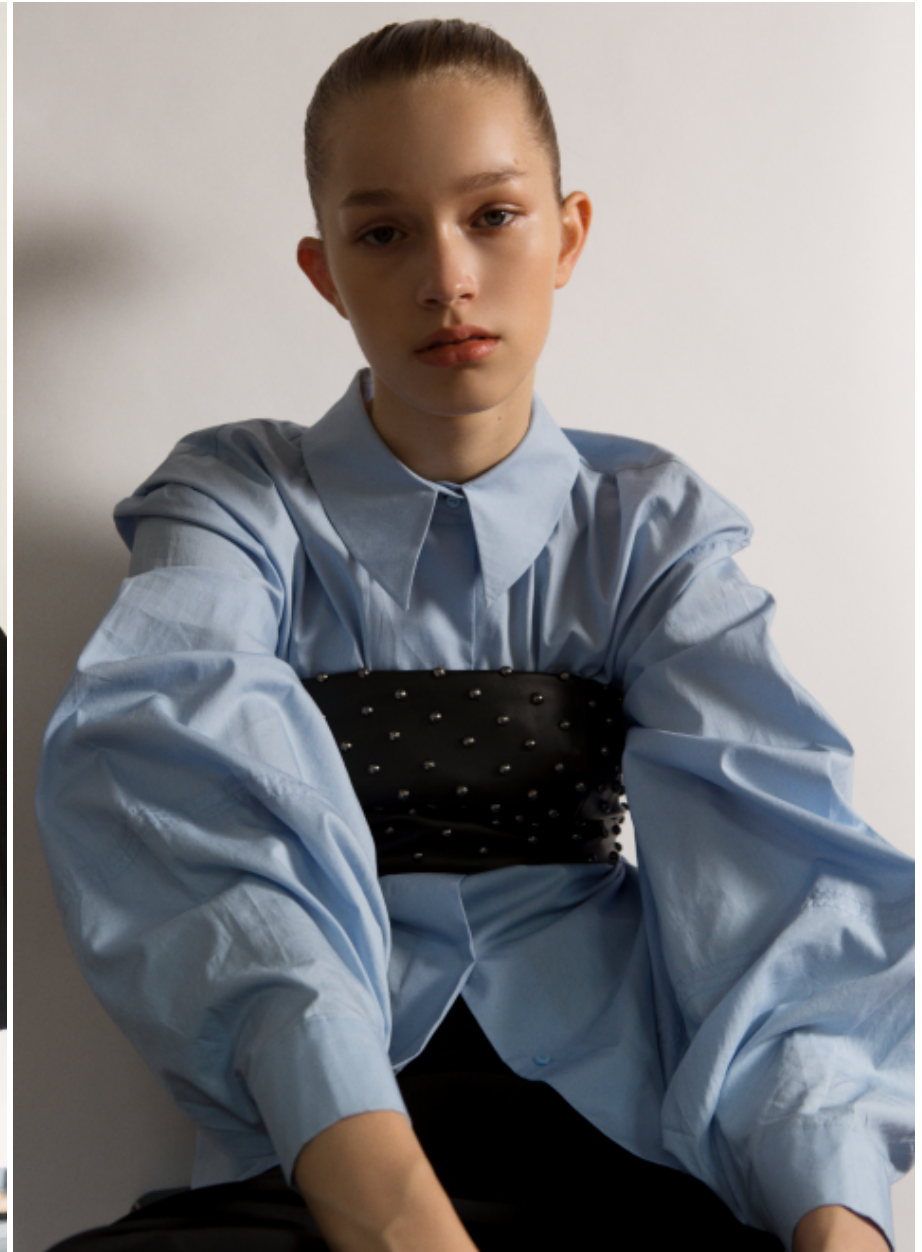

KATHI STRIGA

VIVA
models

Height: 177 cm [5' 81"] | B/W/H: 83 62 86 [33" 24" 34"] | Size: 34 | Shoes: 41 | Hair: blond | Eyes: blue

KATHI STRIGA

Height: 177 cm [5' 81"] | B/W/H: 83 62 86 [33" 24" 34"] | Size: 34 | Shoes: 41 | Hair: blond | Eyes: blue

KATHI STRIGA

Height: 177 cm [5' 81"] | B/W/H: 83 62 86 [33" 24" 34"] | Size: 34 | Shoes: 41 | Hair: blond | Eyes: blue

KATHI STRIGA

Height: 177 cm [5' 81"] | B/W/H: 83 62 86 [33" 24" 34"] | Size: 34 | Shoes: 41 | Hair: blond | Eyes: blue