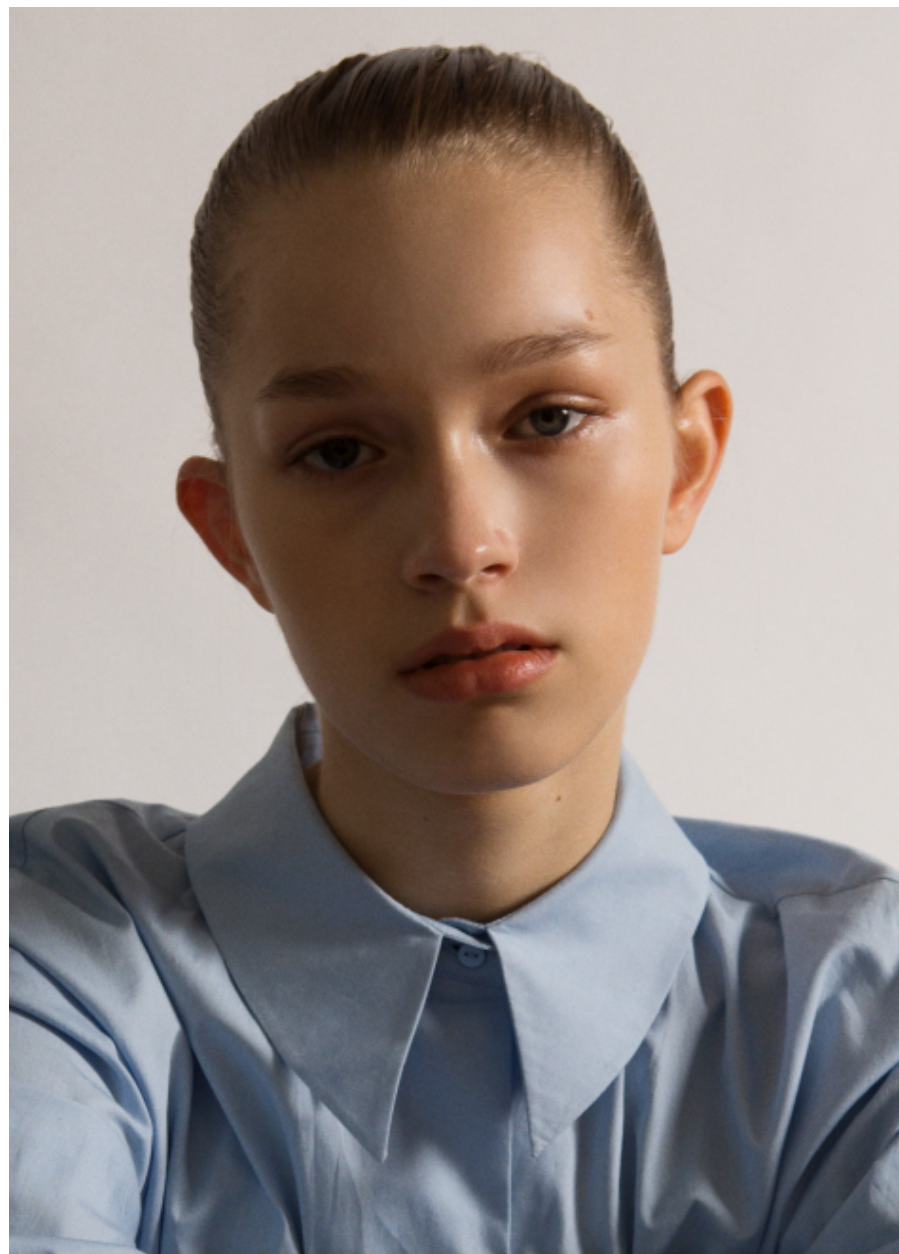

KATHI STRIGA

VIVA
models

Height: 177 cm [5' 81"] | B/W/H: 83 62 86 [33" 24" 34"] | Size: 34 | Shoes: 41 | Hair: blond | Eyes: blue

KATHI STRIGA

Height: 177 cm [5' 81"] | B/W/H: 83 62 86 [33" 24" 34"] | Size: 34 | Shoes: 41 | Hair: blond | Eyes: blue

KATHI STRIGA

Height: 177 cm [5' 81"] | B/W/H: 83 62 86 [33" 24" 34"] | Size: 34 | Shoes: 41 | Hair: blond | Eyes: blue

KATHI STRIGA

Height: 177 cm [5' 81"] | B/W/H: 83 62 86 [33" 24" 34"] | Size: 34 | Shoes: 41 | Hair: blond | Eyes: blue