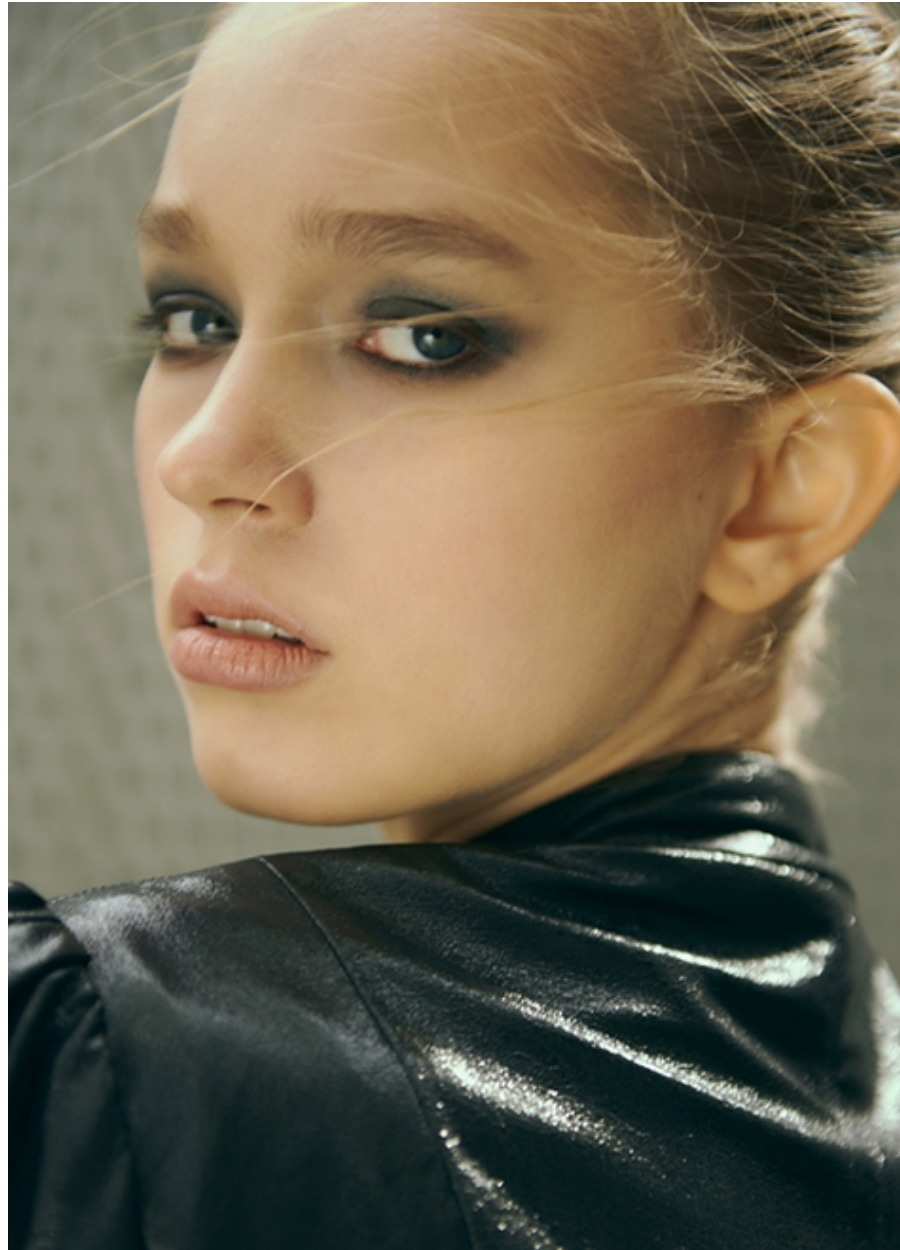

KATHI STRIGA

Height: 177 cm [5' 81"] | B/W/H: 83 62 86 [33" 24" 34"] | Size: 34 | Shoes: 41 | Hair: blond | Eyes: blue