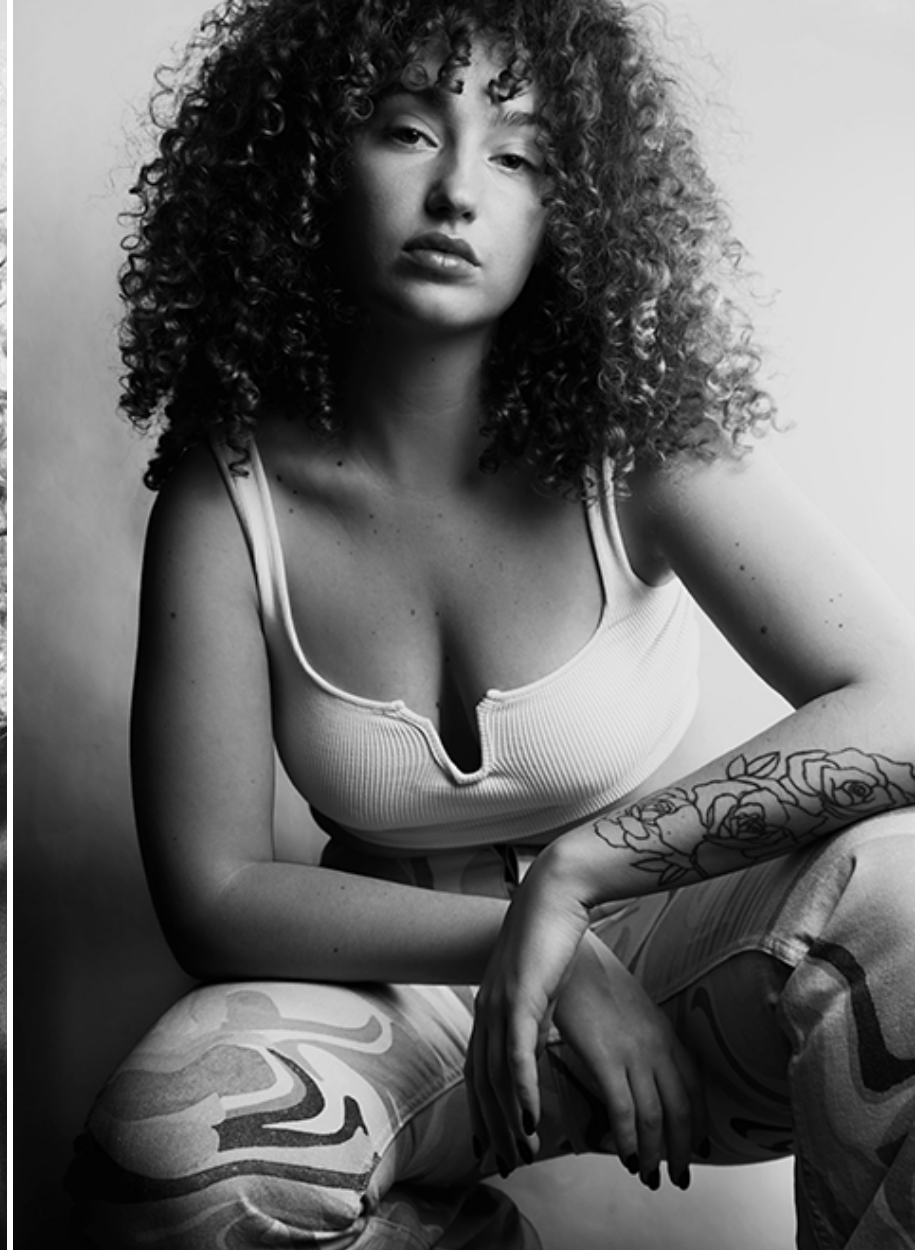

MARION BLENNER

VIVA
m o d e l s

Height: 176 cm [5' 77"] | B/W/H: 99 77 110 [39" 30" 43"] | Size: -- | Shoes: 42 | Hair: blond | Eyes: green-brown

MARION BLENNER

Height: 176 cm [5' 77"] | B/W/H: 99 77 110 [39" 30" 43"] | Size: -- | Shoes: 42 | Hair: blond | Eyes: green-brown

MARION BLENNER

Height: 176 cm [5' 77"] | B/W/H: 99 77 110 [39" 30" 43"] | Size: -- | Shoes: 42 | Hair: blond | Eyes: green-brown

MARION BLENNER

Height: 176 cm [5' 77"] | B/W/H: 99 77 110 [39" 30" 43"] | Size: -- | Shoes: 42 | Hair: blond | Eyes: green-brown