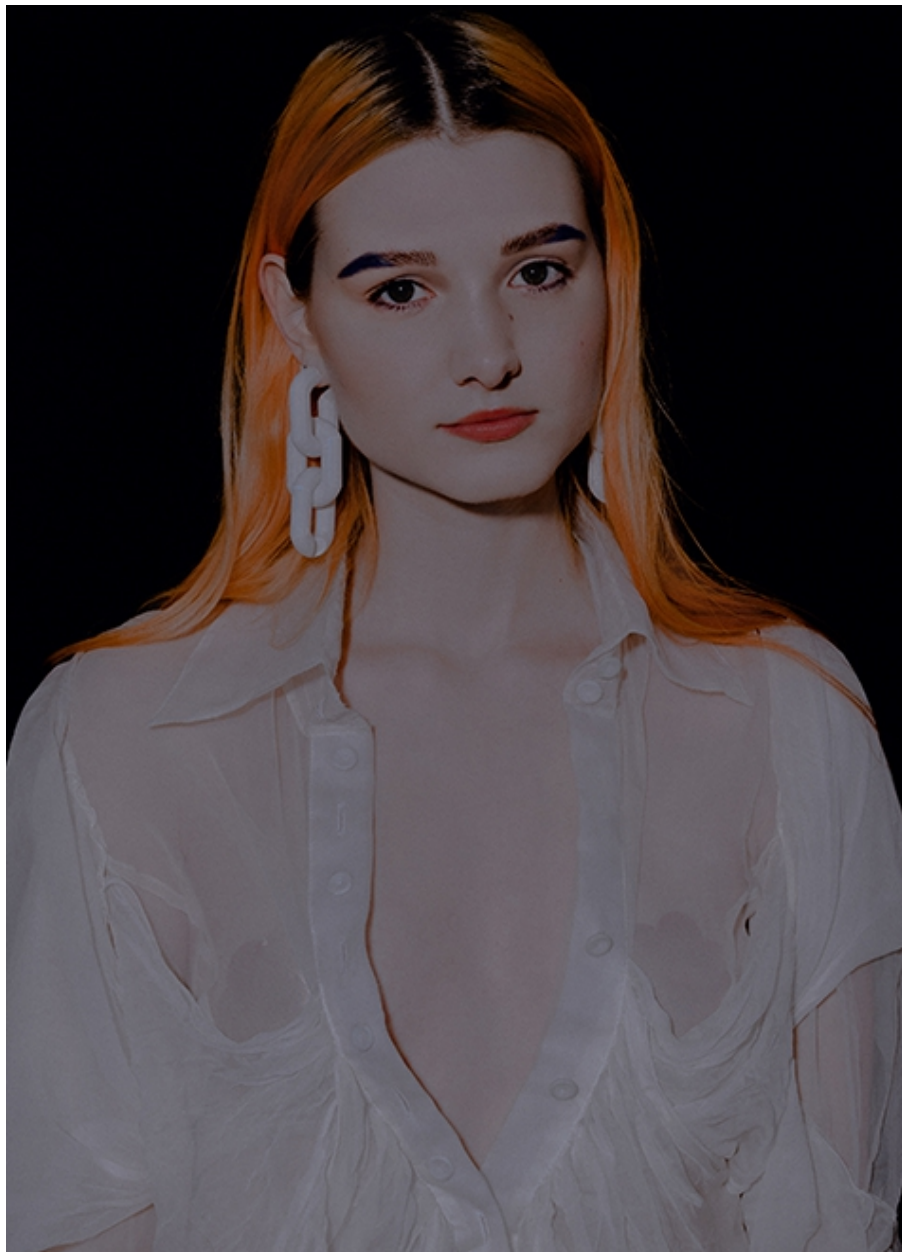

# ANNA MAASER

**VIVA**  
models

Height: 174 cm [5' 71"] | B/W/H: 85 65 86 [33" 26" 34"] | Size: 34 | Shoes: 39 | Hair: red | Eyes: green-brown

# ANNA MAASER

Height: 174 cm [5' 71"] | B/W/H: 85 65 86 [33" 26" 34"] | Size: 34 | Shoes: 39 | Hair: red | Eyes: green-brown