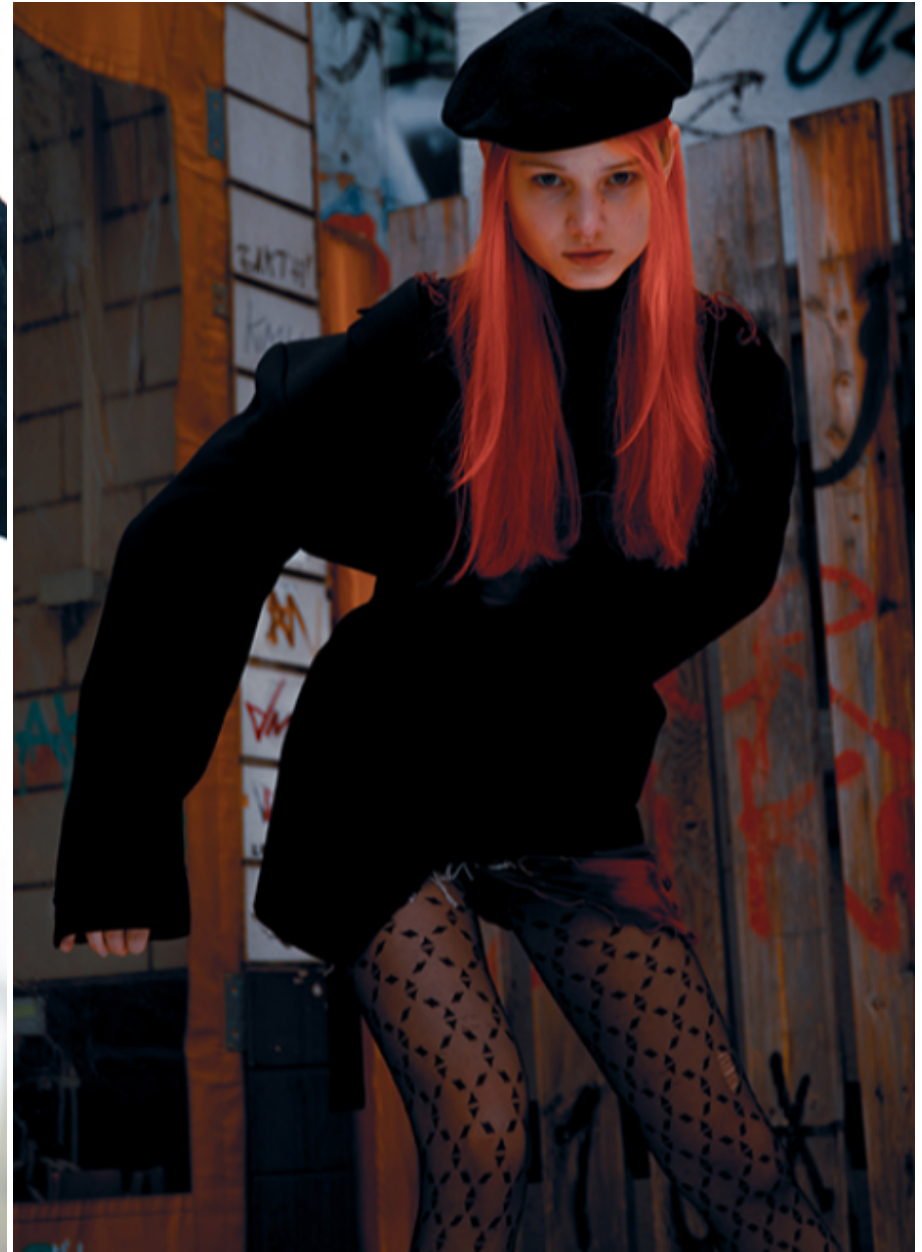

ANNA MAASER

Height: 174 cm [5' 71"] | B/W/H: 85 65 86 [33" 26" 34"] | Size: 34 | Shoes: 39 | Hair: red | Eyes: green-brown