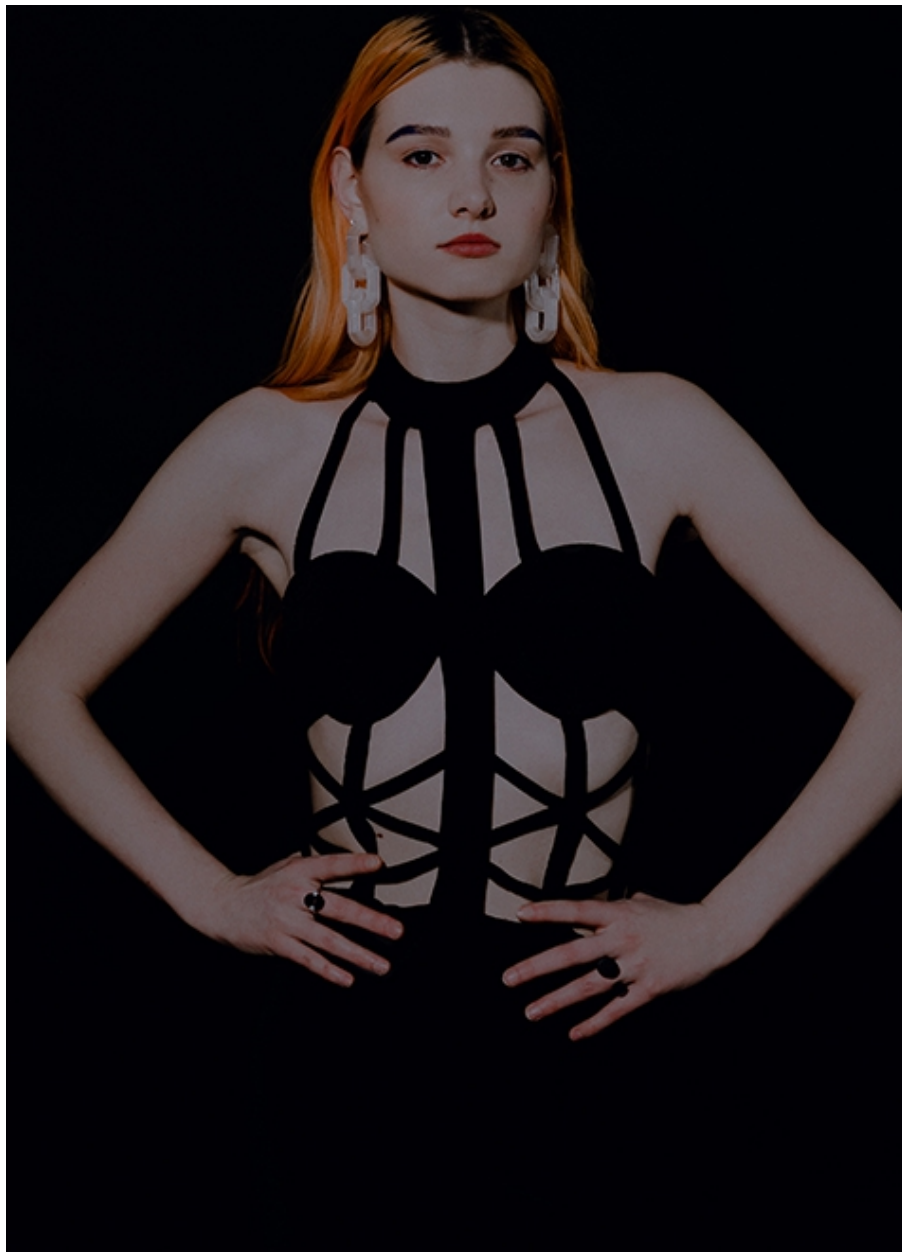

ANNA MAASER

Height: 174 cm [5' 71"] | B/W/H: 85 65 86 [33" 26" 34"] | Size: 34 | Shoes: 39 | Hair: red | Eyes: green-brown