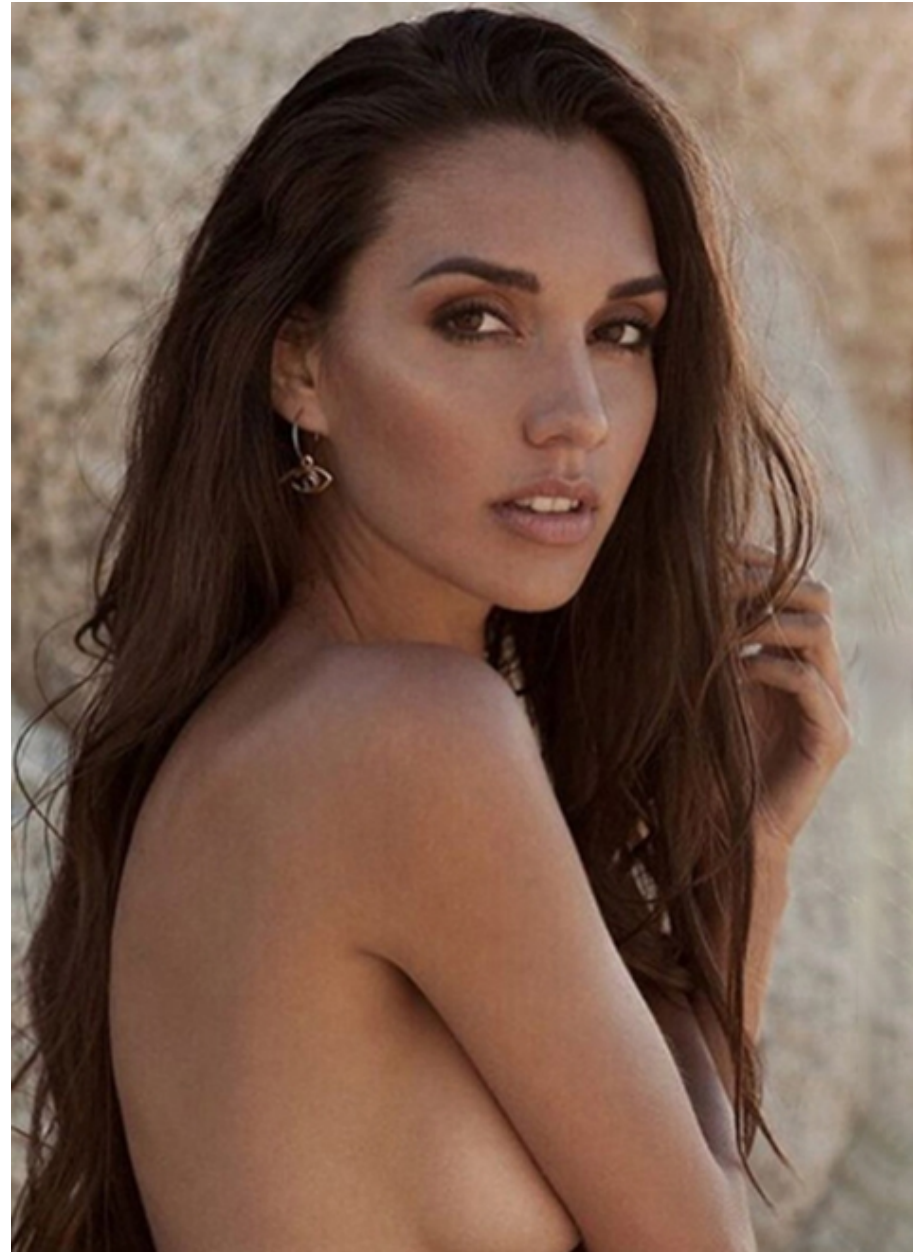

DORA MOLINA

VIVA
models

Height: 172 cm [5' 64"] | B/W/H: 84 60 88 [33" 24" 35"] | Size: 34/36 | Shoes: 38 | Hair: brown | Eyes: brown

DORA MOLINA

Height: 172 cm [5' 64"] | B/W/H: 84 60 88 [33" 24" 35"] | Size: 34/36 | Shoes: 38 | Hair: brown | Eyes: brown

DORA MOLINA

Height: 172 cm [5' 64"] | B/W/H: 84 60 88 [33" 24" 35"] | Size: 34/36 | Shoes: 38 | Hair: brown | Eyes: brown

DORA MOLINA

Height: 172 cm [5' 64"] | B/W/H: 84 60 88 [33" 24" 35"] | Size: 34/36 | Shoes: 38 | Hair: brown | Eyes: brown