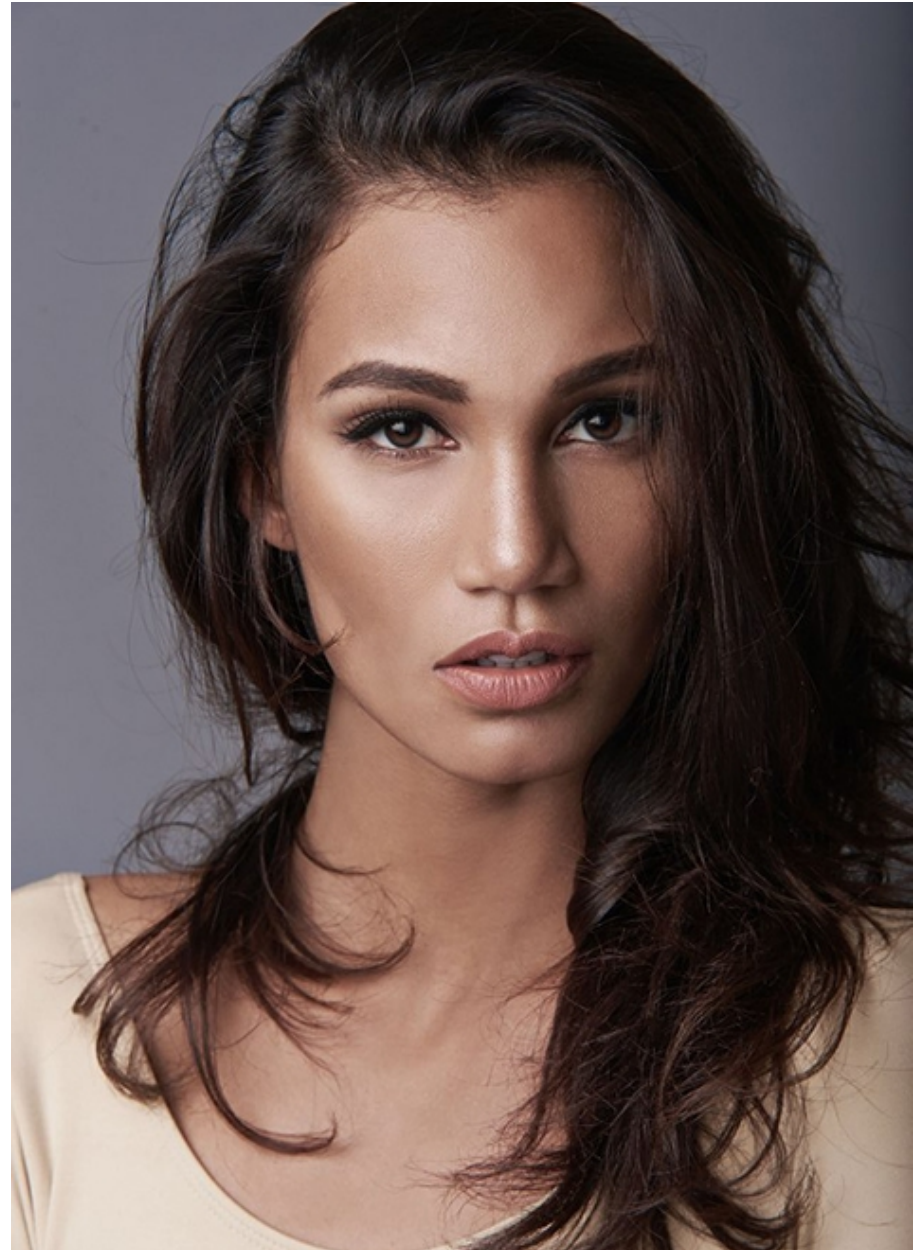

# CHANTAL KAMMERMANN

**VIVA**  
models

Height: 180 cm [5' 91"] | B/W/H: 86 63 93 [34" 25" 37"] | Size: 36 | Shoes: 41 | Hair: brown | Eyes: brown

# CHANTAL KAMMERMANN

Height: 180 cm [5' 91"] | B/W/H: 86 63 93 [34" 25" 37"] | Size: 36 | Shoes: 41 | Hair: brown | Eyes: brown