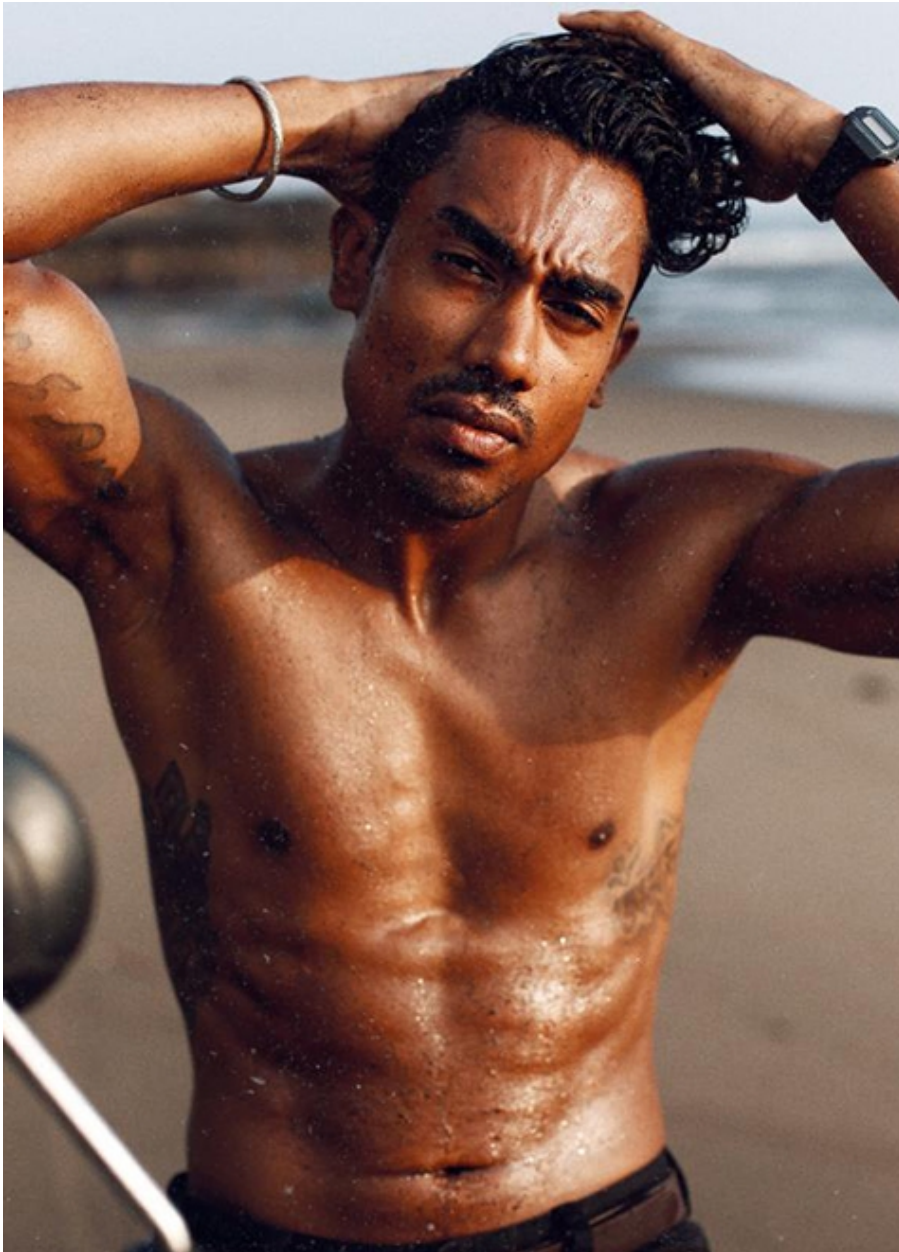

RAYEN MERHAI

VIVA
models

Height: 180 cm [5' 91"] | B/W/H: 95 77 90 [37" 30" 35"] | Size: 46/48 | Shoes: 43 | Hair: black | Eyes: brown

RAYEN MERHAI

Height: 180 cm [5' 91"] | B/W/H: 95 77 90 [37" 30" 35"] | Size: 46/48 | Shoes: 43 | Hair: black | Eyes: brown

RAYEN MERHAI

Height: 180 cm [5' 91"] | B/W/H: 95 77 90 [37" 30" 35"] | Size: 46/48 | Shoes: 43 | Hair: black | Eyes: brown

RAYEN MERHAI

Height: 180 cm [5' 91"] | B/W/H: 95 77 90 [37" 30" 35"] | Size: 46/48 | Shoes: 43 | Hair: black | Eyes: brown