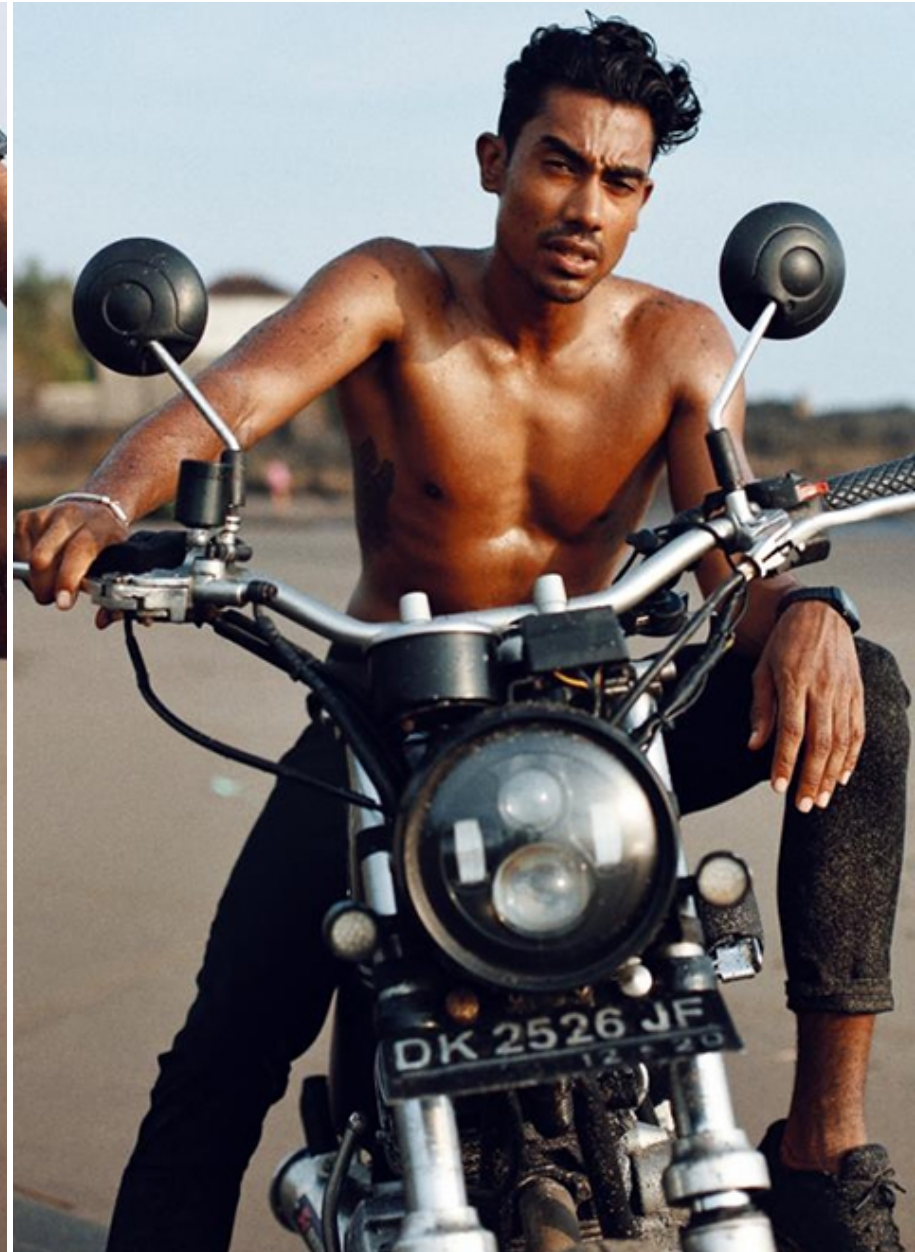

RAYEN MERHAI

VIVA
models

Height: 180 cm [5' 91"] | B/W/H: 95 77 90 [37" 30" 35"] | Size: 46/48 | Shoes: 43 | Hair: black | Eyes: brown

RAYEN MERHAI

Height: 180 cm [5' 91"] | B/W/H: 95 77 90 [37" 30" 35"] | Size: 46/48 | Shoes: 43 | Hair: black | Eyes: brown

RAYEN MERHAI

Height: 180 cm [5' 91"] | B/W/H: 95 77 90 [37" 30" 35"] | Size: 46/48 | Shoes: 43 | Hair: black | Eyes: brown

RAYEN MERHAI

Height: 180 cm [5' 91"] | B/W/H: 95 77 90 [37" 30" 35"] | Size: 46/48 | Shoes: 43 | Hair: black | Eyes: brown