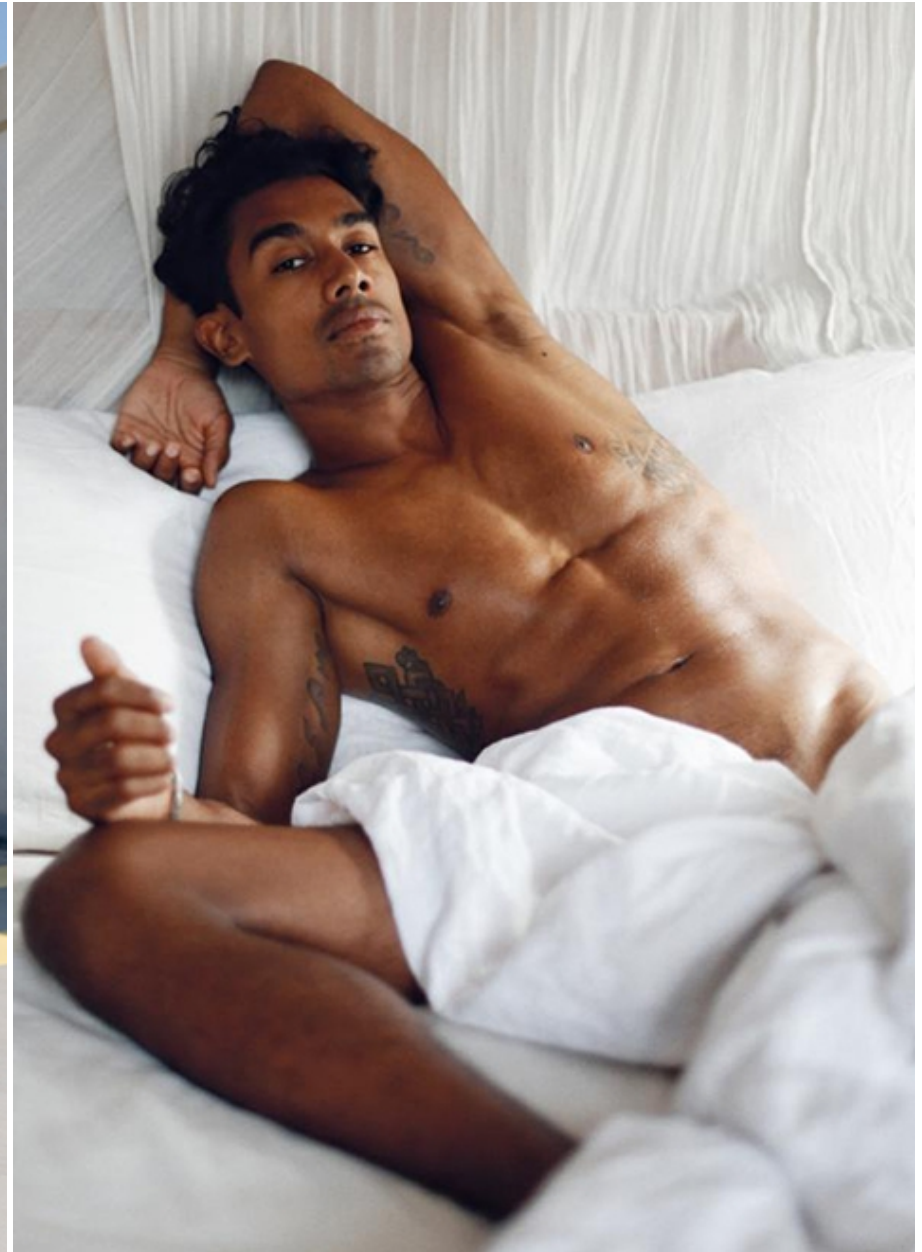

RAYEN MERHAI

Height: 180 cm [5' 91"] | B/W/H: 95 77 90 [37" 30" 35"] | Size: 46/48 | Shoes: 43 | Hair: black | Eyes: brown