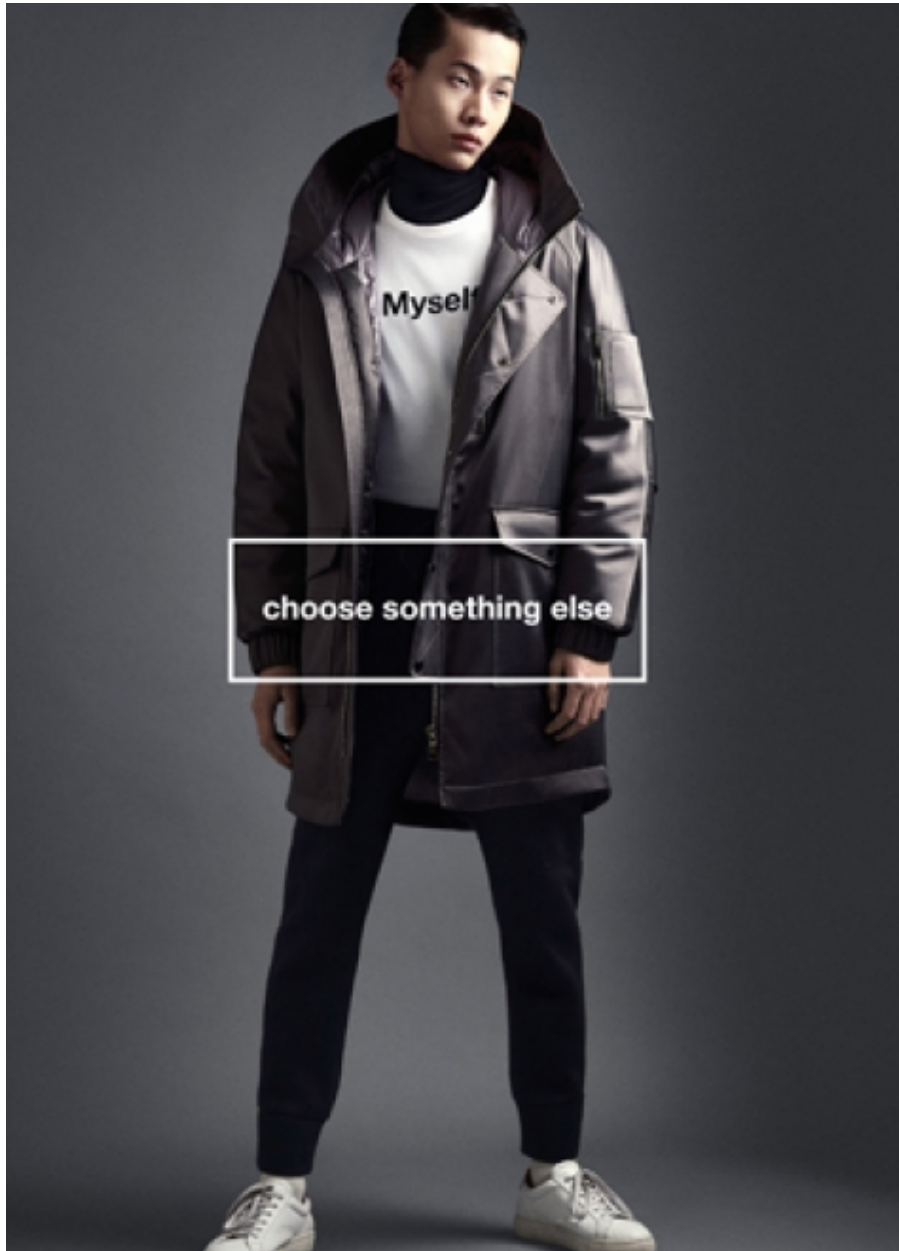

WANG CHENMING

Height: 188 cm [6' 17"] | B/W/H: 92 73 91 [36" 29" 36"] | Size: -- | Shoes: 43 | Hair: black | Eyes: brown