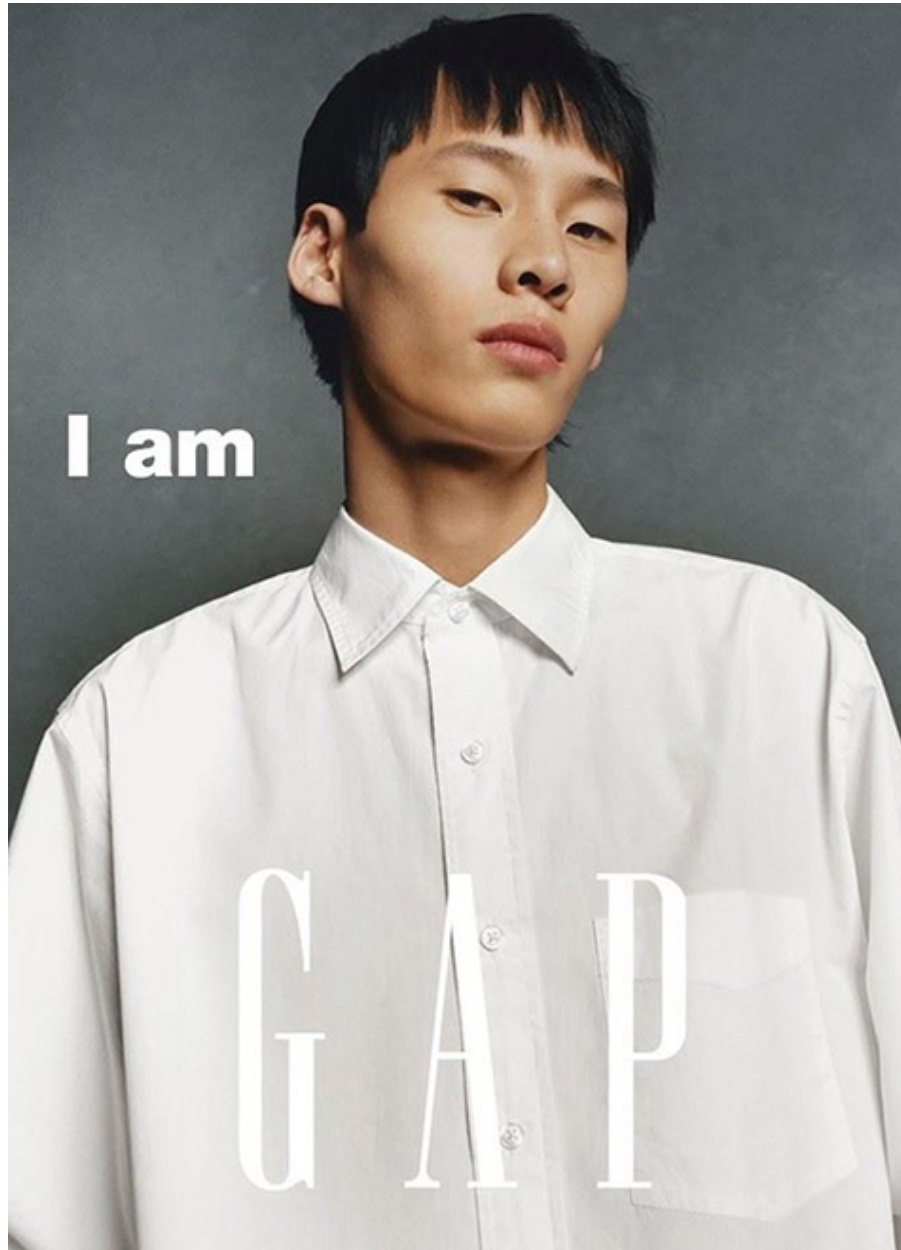

WANG CHENMING

VIVA
m o d e l s

Height: 188 cm [6' 17"] | B/W/H: 92 73 91 [36" 29" 36"] | Size: -- | Shoes: 43 | Hair: black | Eyes: brown

WANG CHENMING

Height: 188 cm [6' 17"] | B/W/H: 92 73 91 [36" 29" 36"] | Size: -- | Shoes: 43 | Hair: black | Eyes: brown

WANG CHENMING

Height: 188 cm [6' 17"] | B/W/H: 92 73 91 [36" 29" 36"] | Size: -- | Shoes: 43 | Hair: black | Eyes: brown

WANG CHENMING

Height: 188 cm [6' 17"] | B/W/H: 92 73 91 [36" 29" 36"] | Size: -- | Shoes: 43 | Hair: black | Eyes: brown